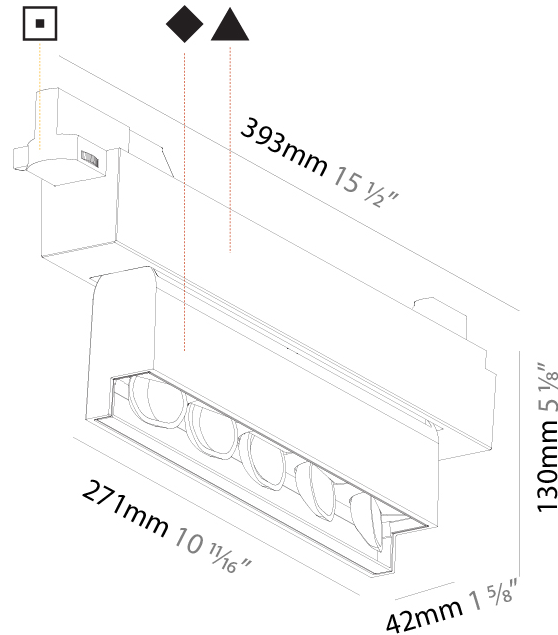

OPTICAL

Adjustability: Tilt 15°

RATINGS AND CERTIFICATIONS

Certified By: Certified for North American Standards
 IP rating: IP20

MAGIQ WALLWASH PLUS TRACK

A3T065-

| |
|-----------|
| PROJECT |
| TYPE |
| SPECIFIER |
| QUANTITY |
| DATE |