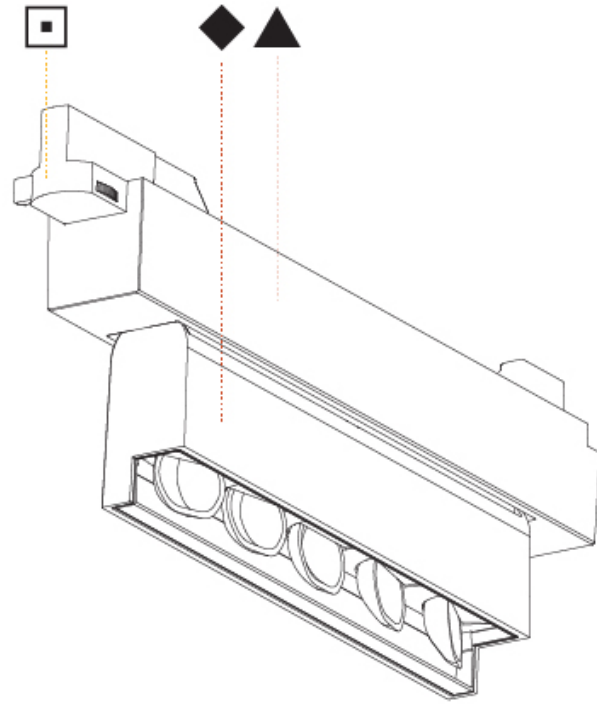

OPTICAL

Adjustability: Tilt 15°

RATINGS AND CERTIFICATIONS

Certified By: Certified for North American Standards
 IP rating: IP20

MAGIQ WALLWASH PLUS TRACK

A3T065-

| |
|-----------|
| PROJECT |
| TYPE |
| SPECIFIER |
| QUANTITY |
| DATE |