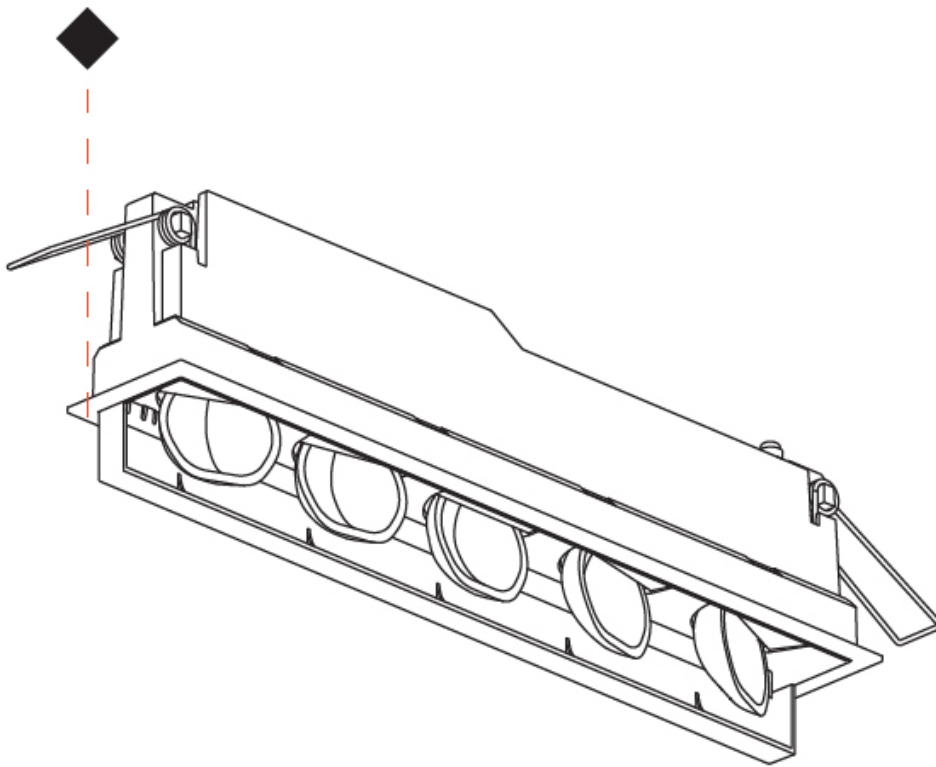

270mm x 38mm
10 ⁵/₈" x 1 ¹/₂"

MAGIQ WALLWASH RECESSED

A35154-

PROJECT _____

TYPE _____

SPECIFIER _____

QUANTITY _____

DATE _____