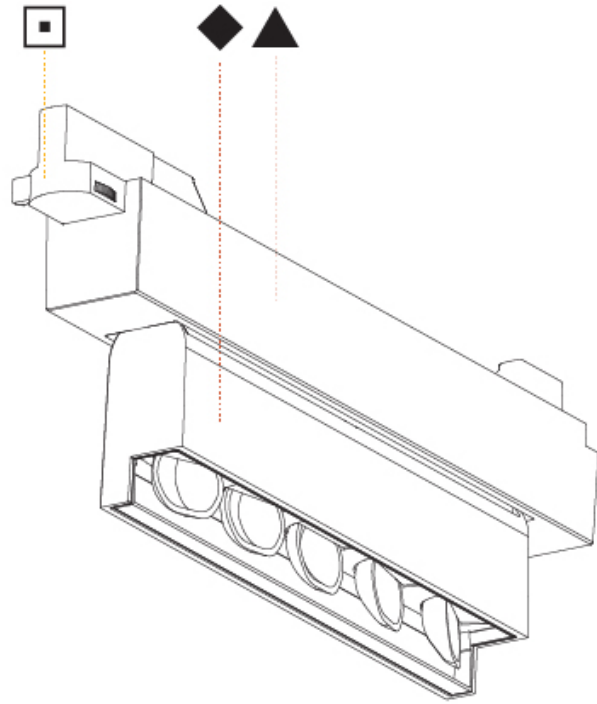

OPTICAL

Adjustability: Tilt 15°

RATINGS AND CERTIFICATIONS

Certified By: Certified for North American Standards
 IP rating: IP20

MAGIQ WALLWASH PLUS BLACK TRACK

A3T062-

| | |
|-----------|-------|
| PROJECT | _____ |
| TYPE | _____ |
| SPECIFIER | _____ |
| QUANTITY | _____ |
| DATE | _____ |